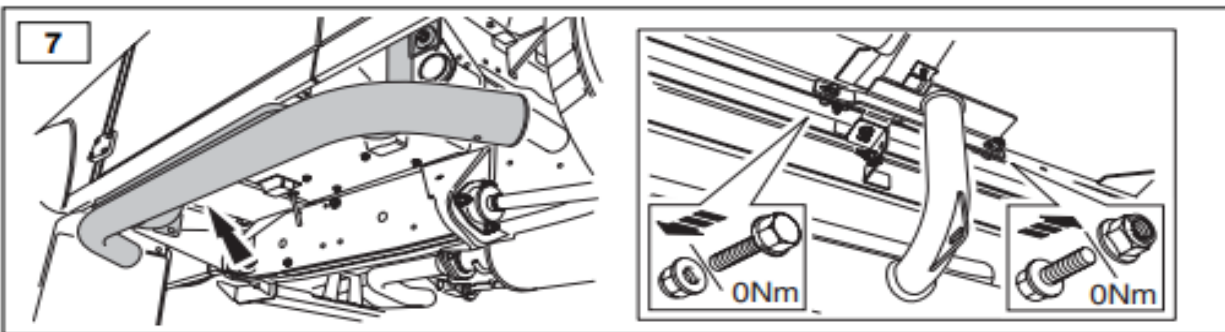

LR008379B

**WARRANTY & DISCLAIMER** - Terrafirma products are warranted free from defects in materials and workmanship for a period of 12 months from the date of retail invoice. Terrafirma does not warrant that the products manufactured or marketed by it comply with the laws of the country where those goods are purchased or used. It is the sole responsibility of the purchaser to ascertain whether products being purchased, or the fitting of those products to any other object, comply with local laws. This warranty covers structural defect and workmanship but does not cover finishes, labour charges for removal or refitting, freight costs, accident damage, misuse or abuse, damage due to incorrect or improper fitment or application, modified product, faulty design or consequential damage of any kind. Damage or defects caused by collision, alteration, improper installation, road hazards, adverse conditions or usage for any other purpose other than normal private usage are not covered by this warranty. Terrafirma shall not be liable for any other claim relating to the use of the product and any indirect special or consequential damage or injury to any person, company or other entity. All claims must be accompanied by the original retail invoice and should be submitted to the supplying Allmakes 4x4/Terrafirma distributor. This warranty covers only the replacement of the product or part concerned. The decision remains solely at the discretion of Allmakes Ltd. The information contained in this catalogue was correct at the time of going to press. Allmakes/Terrafirma and its associated companies reserve the right to alter the range and any product specifications without notice. Always consult your Allmakes/Terrafirma distributor for the latest product information and specifications. The Terrafirma range of products is constantly being evaluated for enhancement and improvement to make sure the level of quality and performance is as expected.