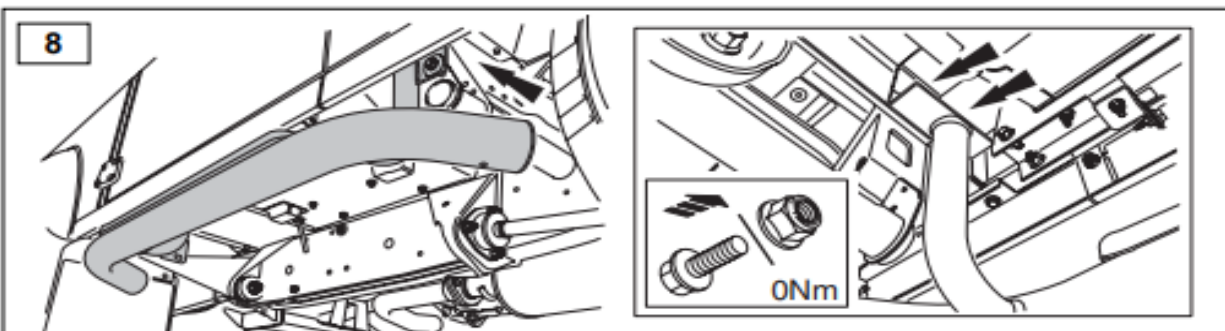

LR008379B

**WARRANTY & DISCLAIMER** - Terrafirma products are warranted free from defects in materials and workmanship for a period of 12 months from the date of retail invoice. Terrafirma does not warrant that the products manufactured or marketed by it comply with the laws of the country where those goods are purchased or used. It is the sole responsibility of the purchaser to ascertain whether products being purchased, or the fitting of those products to any other object, comply with local laws. This warranty covers structural defect and workmanship but does not cover finishes, labour charges for removal or refitting, freight costs, accident damage, misuse or abuse, damage due to incorrect or improper fitment or application, modified product, faulty design or consequential damage of any kind. Damage or defects caused by collision, alteration, improper installation, road hazards, adverse conditions or usage for any other purpose other than normal private usage are not covered by this warranty. Terrafirma shall not be liable for any other claim relating to the use of the product and any indirect special or consequential damage or injury to any person, company or other entity. All claims must be accompanied by the original retail invoice and should be submitted to the supplying Allmakes 4x4/Terrafirma distributor. This warranty covers only the replacement of the product or part concerned. The decision remains solely at the discretion of Allmakes Ltd. The information contained in this catalogue was correct at the time of going to press. Allmakes/Terrafirma and its associated companies reserve the right to alter the range and any product specifications without notice. Always consult your Allmakes/Terrafirma distributor for the latest product information and specifications. The Terrafirma range of products is constantly being evaluated for enhancement and improvement to make sure the level of quality and performance is as expected.