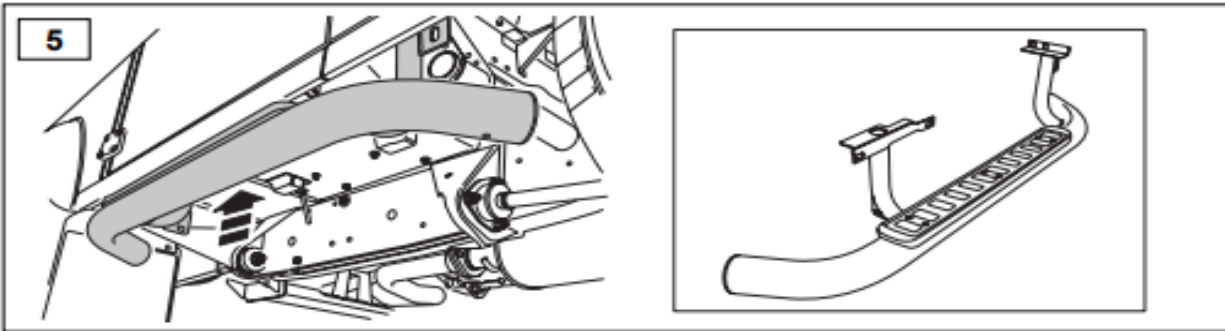

LR008379B

**WARRANTY & DISCLAIMER** - Terrafirma products are warranted free from defects in materials and workmanship for a period of 12 months from the date of retail invoice. Terrafirma does not warrant that the products manufactured or marketed by it comply with the laws of the country where those goods are purchased or used. It is the sole responsibility of the purchaser to ascertain whether products being purchased, or the fitting of those products to any other object, comply with local laws. This warranty covers structural defect and workmanship but does not cover finishes, labour charges for removal or refitting, freight costs, accident damage, misuse or abuse, damage due to incorrect or improper fitment or application, modified product, faulty design or consequential damage of any kind. Damage or defects caused by collision, alteration, improper installation, road hazards, adverse conditions or usage for any other purpose other than normal private usage are not covered by this warranty. Terrafirma shall not be liable for any other claim relating to the use of the product and any indirect special or consequential damage or injury to any person, company or other entity. All claims must be accompanied by the original retail invoice and should be submitted to the supplying Allmakes 4x4/Terrafirma distributor. This warranty covers only the replacement of the product or part concerned. The decision remains solely at the discretion of Allmakes Ltd. The information contained in this catalogue was correct at the time of going to press. Allmakes/Terrafirma and its associated companies reserve the right to alter the range and any product specifications without notice. Always consult your Allmakes/Terrafirma distributor for the latest product information and specifications. The Terrafirma range of products is constantly being evaluated for enhancement and improvement to make sure the level of quality and performance is as expected.