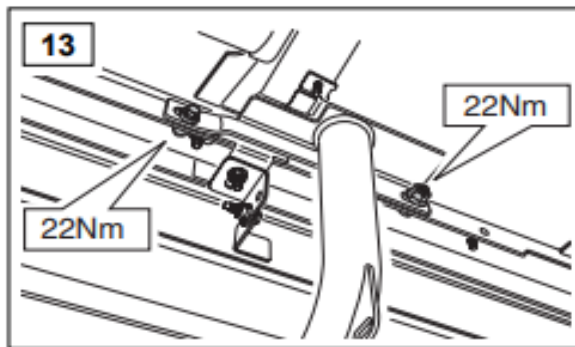

WARRANTY & DISCLAIMER - Terrafirma products are warranted free from defects in materials and workmanship for a period of 12 months from the date of retail invoice. Terrafirma does not warrant that the products manufactured or marketed by it comply with the laws of the country where those goods are purchased or used. It is the sole responsibility of the purchaser to ascertain whether products being purchased, or the fitting of those products to any other object, comply with local laws. This warranty covers structural defect and workmanship but does not cover finishes, labour charges for removal or refitting, freight costs, accident damage, misuse or abuse, damage due to incorrect or improper fitment or application, modified product, faulty design or consequential damage of any kind. Damage or defects caused by collision, alteration, improper installation, road hazards, adverse conditions or usage for any other purpose other than normal private usage are not covered by this warranty. Terrafirma shall not be liable for any other claim relating to the use of the product and any indirect special or consequential damage or injury to any person, company or other entity. All claims must be accompanied by the original retail invoice and should be submitted to the supplying Allmakes 4x4/Terrafirma distributor. This warranty covers only the replacement of the product or part concerned. The decision remains solely at the discretion of Allmakes Ltd. The information contained in this catalogue was correct at the time of going to press. Allmakes/Terrafirma and its associated companies reserve the right to alter the range and any product specifications without notice. Always consult your Allmakes/Terrafirma distributor for the latest product information and specifications. The Terrafirma range of products is constantly being evaluated for enhancement and improvement to make sure the level of quality and performance is as expected.