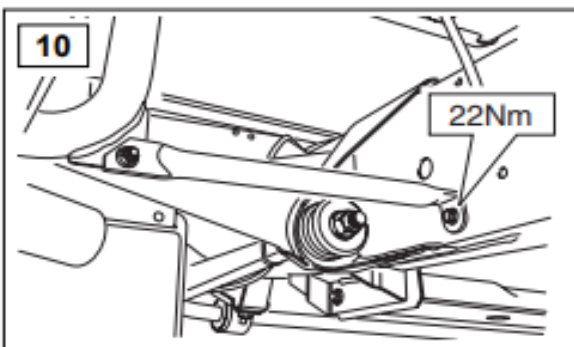

WARRANTY & DISCLAIMER - Terrafirma products are warranted free from defects in materials and workmanship for a period of 12 months from the date of retail invoice. Terrafirma does not warrant that the products manufactured or marketed by it comply with the laws of the country where those goods are purchased or used. It is the sole responsibility of the purchaser to ascertain whether products being purchased, or the fitting of those products to any other object, comply with local laws. This warranty covers structural defect and workmanship but does not cover finishes, labour charges for removal or refitting, freight costs, accident damage, misuse or abuse, damage due to incorrect or improper fitment or application, modified product, faulty design or consequential damage of any kind. Damage or defects caused by collision, alteration, improper installation, road hazards, adverse conditions or usage for any other purpose other than normal private usage are not covered by this warranty. Terrafirma shall not be liable for any other claim relating to the use of the product and any indirect special or consequential damage or injury to any person, company or other entity. All claims must be accompanied by the original retail invoice and should be submitted to the supplying Allmakes 4x4/Terrafirma distributor. This warranty covers only the replacement of the product or part concerned. The decision remains solely at the discretion of Allmakes Ltd. The information contained in this catalogue was correct at the time of going to press. Allmakes/Terrafirma and its associated companies reserve the right to alter the range and any product specifications without notice. Always consult your Allmakes/Terrafirma distributor for the latest product information and specifications. The Terrafirma range of products is constantly being evaluated for enhancement and improvement to make sure the level of quality and performance is as expected.