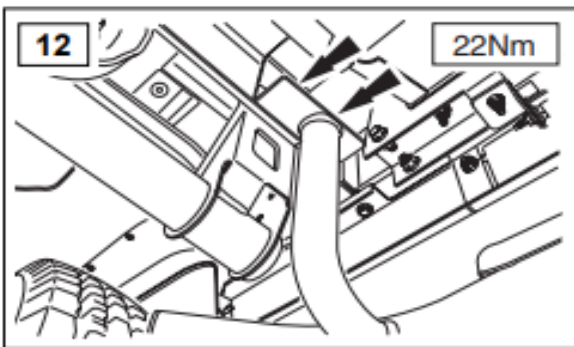

WARRANTY & DISCLAIMER - Terrafirma products are warranted free from defects in materials and workmanship for a period of 12 months from the date of retail invoice. Terrafirma does not warrant that the products manufactured or marketed by it comply with the laws of the country where those goods are purchased or used. It is the sole responsibility of the purchaser to ascertain whether products being purchased, or the fitting of those products to any other object, comply with local laws. This warranty covers structural defect and workmanship but does not cover finishes, labour charges for removal or refitting, freight costs, accident damage, misuse or abuse, damage due to incorrect or improper fitment or application, modified product, faulty design or consequential damage of any kind. Damage or defects caused by collision, alteration, improper installation, road hazards, adverse conditions or usage for any other purpose other than normal private usage are not covered by this warranty. Terrafirma shall not be liable for any other claim relating to the use of the product and any indirect special or consequential damage or injury to any person, company or other entity. All claims must be accompanied by the original retail invoice and should be submitted to the supplying Allmakes 4x4/Terrafirma distributor. This warranty covers only the replacement of the product or part concerned. The decision remains solely at the discretion of Allmakes Ltd. The information contained in this catalogue was correct at the time of going to press. Allmakes/Terrafirma and its associated companies reserve the right to alter the range and any product specifications without notice. Always consult your Allmakes/Terrafirma distributor for the latest product information and specifications. The Terrafirma range of products is constantly being evaluated for enhancement and improvement to make sure the level of quality and performance is as expected.