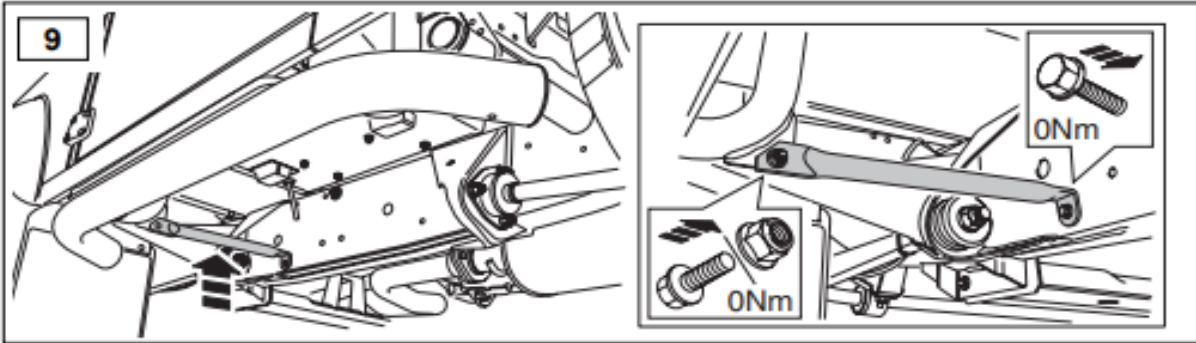

WARRANTY & DISCLAIMER - Terrafirma products are warranted free from defects in materials and workmanship for a period of 12 months from the date of retail invoice. Terrafirma does not warrant that the products manufactured or marketed by it comply with the laws of the country where those goods are purchased or used. It is the sole responsibility of the purchaser to ascertain whether products being purchased, or the fitting of those products to any other object, comply with local laws. This warranty covers structural defect and workmanship but does not cover finishes, labour charges for removal or refitting, freight costs, accident damage, misuse or abuse, damage due to incorrect or improper fitment or application, modified product, faulty design or consequential damage of any kind. Damage or defects caused by collision, alteration, improper installation, road hazards, adverse conditions or usage for any other purpose other than normal private usage are not covered by this warranty. Terrafirma shall not be liable for any other claim relating to the use of the product and any indirect special or consequential damage or injury to any person, company or other entity. All claims must be accompanied by the original retail invoice and should be submitted to the supplying Allmakes 4x4/Terrafirma distributor. This warranty covers only the replacement of the product or part concerned. The decision remains solely at the discretion of Allmakes Ltd. The information contained in this catalogue was correct at the time of going to press. Allmakes/Terrafirma and its associated companies reserve the right to alter the range and any product specifications without notice. Always consult your Allmakes/Terrafirma distributor for the latest product information and specifications. The Terrafirma range of products is constantly being evaluated for enhancement and improvement to make sure the level of quality and performance is as expected.