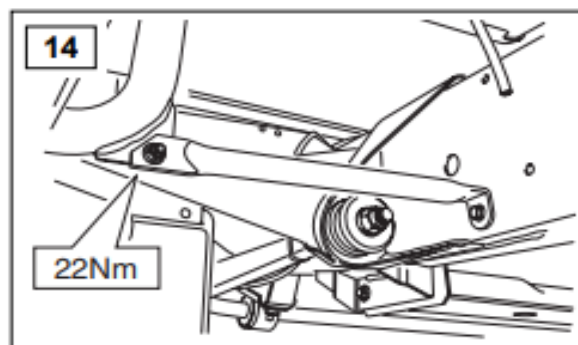

WARRANTY & DISCLAIMER - Terrafirma products are warranted free from defects in materials and workmanship for a period of 12 months from the date of retail invoice. Terrafirma does not warrant that the products manufactured or marketed by it comply with the laws of the country where those goods are purchased or used. It is the sole responsibility of the purchaser to ascertain whether products being purchased, or the fitting of those products to any other object, comply with local laws. This warranty covers structural defect and workmanship but does not cover finishes, labour charges for removal or refitting, freight costs, accident damage, misuse or abuse, damage due to incorrect or improper fitment or application, modified product, faulty design or consequential damage of any kind. Damage or defects caused by collision, alteration, improper installation, road hazards, adverse conditions or usage for any other purpose other than normal private usage are not covered by this warranty. Terrafirma shall not be liable for any other claim relating to the use of the product and any indirect special or consequential damage or injury to any person, company or other entity. All claims must be accompanied by the original retail invoice and should be submitted to the supplying Allmakes 4x4/Terrafirma distributor. This warranty covers only the replacement of the product or part concerned. The decision remains solely at the discretion of Allmakes Ltd. The information contained in this catalogue was correct at the time of going to press. Allmakes/Terrafirma and its associated companies reserve the right to alter the range and any product specifications without notice. Always consult your Allmakes/Terrafirma distributor for the latest product information and specifications. The Terrafirma range of products is constantly being evaluated for enhancement and improvement to make sure the level of quality and performance is as expected.