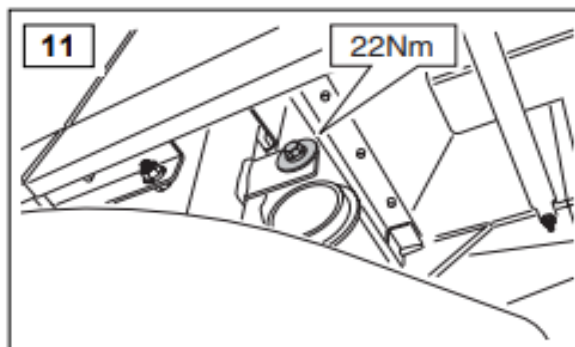

WARRANTY & DISCLAIMER - Terrafirma products are warranted free from defects in materials and workmanship for a period of 12 months from the date of retail invoice. Terrafirma does not warrant that the products manufactured or marketed by it comply with the laws of the country where those goods are purchased or used. It is the sole responsibility of the purchaser to ascertain whether products being purchased, or the fitting of those products to any other object, comply with local laws. This warranty covers structural defect and workmanship but does not cover finishes, labour charges for removal or refitting, freight costs, accident damage, misuse or abuse, damage due to incorrect or improper fitment or application, modified product, faulty design or consequential damage of any kind. Damage or defects caused by collision, alteration, improper installation, road hazards, adverse conditions or usage for any other purpose other than normal private usage are not covered by this warranty. Terrafirma shall not be liable for any other claim relating to the use of the product and any indirect special or consequential damage or injury to any person, company or other entity. All claims must be accompanied by the original retail invoice and should be submitted to the supplying Allmakes 4x4/Terrafirma distributor. This warranty covers only the replacement of the product or part concerned. The decision remains solely at the discretion of Allmakes Ltd. The information contained in this catalogue was correct at the time of going to press. Allmakes/Terrafirma and its associated companies reserve the right to alter the range and any product specifications without notice. Always consult your Allmakes/Terrafirma distributor for the latest product information and specifications. The Terrafirma range of products is constantly being evaluated for enhancement and improvement to make sure the level of quality and performance is as expected.