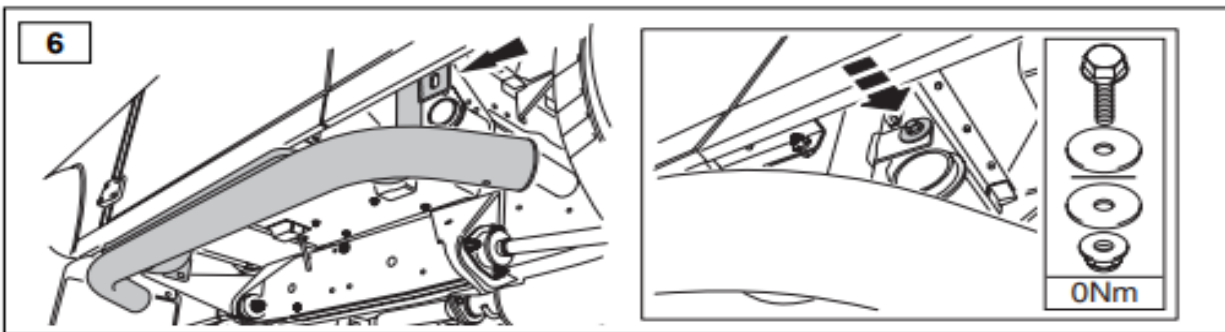

LR008379B

**WARRANTY & DISCLAIMER** - Terrafirma products are warranted free from defects in materials and workmanship for a period of 12 months from the date of retail invoice. Terrafirma does not warrant that the products manufactured or marketed by it comply with the laws of the country where those goods are purchased or used. It is the sole responsibility of the purchaser to ascertain whether products being purchased, or the fitting of those products to any other object, comply with local laws. This warranty covers structural defect and workmanship but does not cover finishes, labour charges for removal or refitting, freight costs, accident damage, misuse or abuse, damage due to incorrect or improper fitment or application, modified product, faulty design or consequential damage of any kind. Damage or defects caused by collision, alteration, improper installation, road hazards, adverse conditions or usage for any other purpose other than normal private usage are not covered by this warranty. Terrafirma shall not be liable for any other claim relating to the use of the product and any indirect special or consequential damage or injury to any person, company or other entity. All claims must be accompanied by the original retail invoice and should be submitted to the supplying Allmakes 4x4/Terrafirma distributor. This warranty covers only the replacement of the product or part concerned. The decision remains solely at the discretion of Allmakes Ltd. The information contained in this catalogue was correct at the time of going to press. Allmakes/Terrafirma and its associated companies reserve the right to alter the range and any product specifications without notice. Always consult your Allmakes/Terrafirma distributor for the latest product information and specifications. The Terrafirma range of products is constantly being evaluated for enhancement and improvement to make sure the level of quality and performance is as expected.