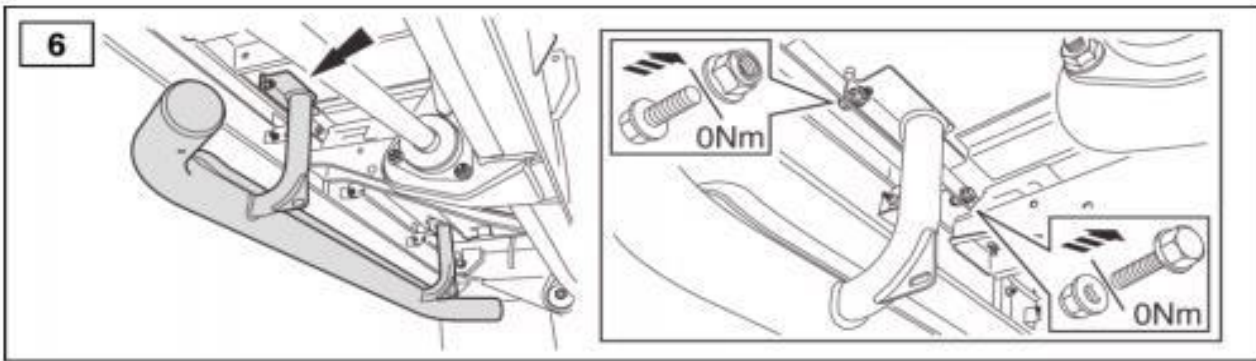

LR008375

**WARRANTY & DISCLAIMER** - Terrafirma products are warranted free from defects in materials and workmanship for a period of 12 months from the date of retail invoice. Terrafirma does not warrant that the products manufactured or marketed by it comply with the laws of the country where those goods are purchased or used. It is the sole responsibility of the purchaser to ascertain whether products being purchased, or the fitting of those products to any other object, comply with local laws. This warranty covers structural defect and workmanship but does not cover finishes, labour charges for removal or refitting, freight costs, accident damage, misuse or abuse, damage due to incorrect or improper fitment or application, modified product, faulty design or consequential damage of any kind. Damage or defects caused by collision, alteration, improper installation, road hazards, adverse conditions or usage for any other purpose other than normal private usage are not covered by this warranty. Terrafirma shall not be liable for any other claim relating to the use of the product and any indirect special or consequential damage or injury to any person, company or other entity. All claims must be accompanied by the original retail invoice and should be submitted to the supplying Allmakes 4x4/Terrafirma distributor. This warranty covers only the replacement of the product or part concerned. The decision remains solely at the discretion of Allmakes Ltd. The information contained in this catalogue was correct at the time of going to press. Allmakes/Terrafirma and its associated companies reserve the right to alter the range and any product specifications without notice. Always consult your Allmakes/Terrafirma distributor for the latest product information and specifications. The Terrafirma range of products is constantly being evaluated for enhancement and improvement to make sure the level of quality and performance is as expected.