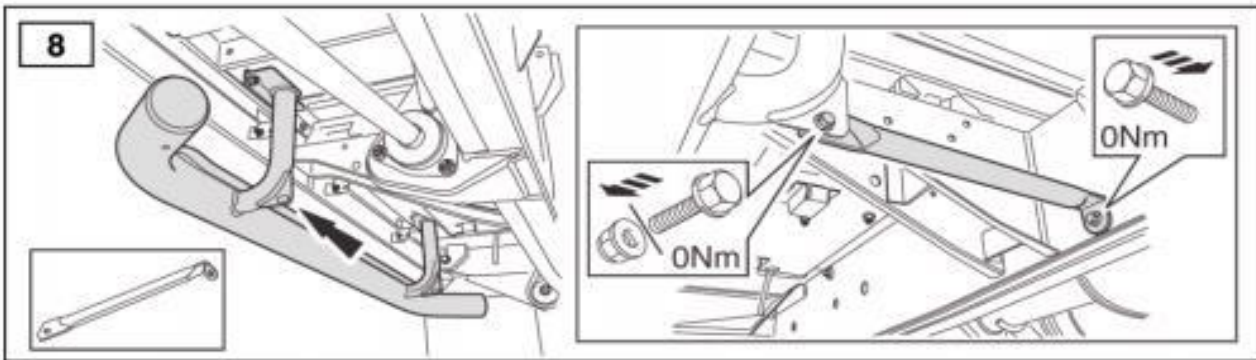

LR008375

**WARRANTY & DISCLAIMER** - Terrafirma products are warranted free from defects in materials and workmanship for a period of 12 months from the date of retail invoice. Terrafirma does not warrant that the products manufactured or marketed by it comply with the laws of the country where those goods are purchased or used. It is the sole responsibility of the purchaser to ascertain whether products being purchased, or the fitting of those products to any other object, comply with local laws. This warranty covers structural defect and workmanship but does not cover finishes, labour charges for removal or refitting, freight costs, accident damage, misuse or abuse, damage due to incorrect or improper fitment or application, modified product, faulty design or consequential damage of any kind. Damage or defects caused by collision, alteration, improper installation, road hazards, adverse conditions or usage for any other purpose other than normal private usage are not covered by this warranty. Terrafirma shall not be liable for any other claim relating to the use of the product and any indirect special or consequential damage or injury to any person, company or other entity. All claims must be accompanied by the original retail invoice and should be submitted to the supplying Allmakes 4x4/Terrafirma distributor. This warranty covers only the replacement of the product or part concerned. The decision remains solely at the discretion of Allmakes Ltd. The information contained in this catalogue was correct at the time of going to press. Allmakes/Terrafirma and its associated companies reserve the right to alter the range and any product specifications without notice. Always consult your Allmakes/Terrafirma distributor for the latest product information and specifications. The Terrafirma range of products is constantly being evaluated for enhancement and improvement to make sure the level of quality and performance is as expected.